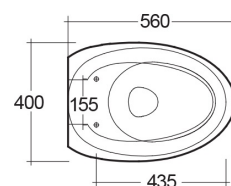

RAK-CLOUD W/HIDDEN FIXATIONS

Sospeso | WC

RAK
CERAMICS

SCHEMA TECNICA

Suite:	RAK-CLOUD
Tipo:	Sospeso
Dimensioni:	560 x 400 mm
Peso:	26 Kg
Colore:	bianco alpino
Tipo di scarico:	A parete
Sifone:	Nascosto
Opzioni sedile:	ABS e UREA
Forma:	Ovale
Soft close:	si
Coperchio removibile:	si
Scarico:	Doppio scarico

Codice	Nome
CLOWC1446AWHA	RAK-CLOUD WALL HUNG WATER CLOSET ALPINE WHITE 56CM
CLOSC3901WH	RAK-CLOUD SOFT CLOSE UREA SEAT COVER (WH)

Dimensions: All dimensions in mm. Tolerance of vitreous china & fireclay items: $\pm 5\%$ for below 200mm and $\pm 3\%$ for above 200mm; for all other items tolerance $\pm 1\%$. Note: Due to a continuing development program to improve design and performance, the manufacturer reserves all rights to vary specifications without prior information. Please note accessories are for photographic use only.