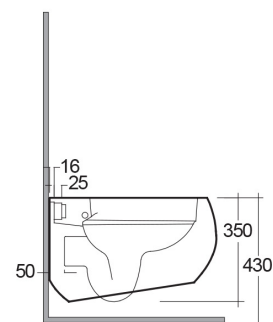

RAK-CLOUD W/HIDDEN FIXATIONS

Sospeso | WC

RAK
CERAMICS

SCHEMA TECNICA

Suite:	RAK-CLOUD
Tipo:	Sospeso
Dimensioni:	560 x 400 mm
Peso:	26 Kg
Colore:	bianco alpino
Tipo di scarico:	A parete
Sifone:	Nascosto
Opzioni sedile:	ABS e UREA
Forma:	Ovale
Soft close:	si
Coperchio removibile:	si
Scarico:	Doppio scarico

Codice	Nome
CLOWC1446AWHA	RAK-CLOUD WALL HUNG WATER CLOSET ALPINE WHITE 56CM
CLOSC3901WH	RAK-CLOUD SOFT CLOSE UREA SEAT COVER (WH)

Dimensions: All dimensions in mm. Tolerance of vitreous china & fireclay items: $\pm 5\%$ for below 200mm and $\pm 3\%$ for above 200mm; for all other items tolerance $\pm 1\%$. Note: Due to a continuing development program to improve design and performance, the manufacturer reserves all rights to vary specifications without prior information. Please note accessories are for photographic use only.