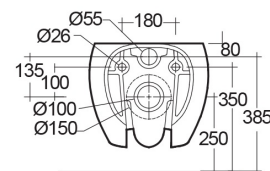

RAK-CLOUD W/HIDDEN FIXATIONS

Sospeso | WC

RAK
CERAMICS

SCHEMA TECNICA

Suite:	RAK-CLOUD
Tipo:	Sospeso
Dimensioni:	560 x 400 mm
Peso:	26 Kg
Colore:	bianco alpino
Tipo di scarico:	A parete
Sifone:	Nascosto
Opzioni sedile:	ABS e UREA
Forma:	Ovale
Soft close:	si
Coperchio removibile:	si
Scarico:	Doppio scarico

Codice	Nome
CLOWC1446AWHA	RAK-CLOUD WALL HUNG WATER CLOSET ALPINE WHITE 56CM
CLOSC3901WH	RAK-CLOUD SOFT CLOSE UREA SEAT COVER (WH)

Dimensions: All dimensions in mm. Tolerance of vitreous china & fireclay items: $\pm 5\%$ for below 200mm and $\pm 3\%$ for above 200mm; for all other items tolerance $\pm 1\%$. Note: Due to a continuing development program to improve design and performance, the manufacturer reserves all rights to vary specifications without prior information. Please note accessories are for photographic use only.